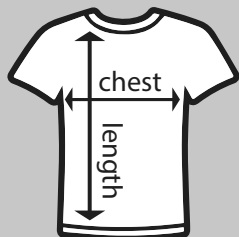

Available in: Black

Unisex Tee

Colour: _____

Size: Adult _____ Youth _____ **TOTAL:** _____

Pullover Hoodie

Colour: _____

Size: Adult _____ Youth _____ **TOTAL:** _____

Sweatpants

Size: Youth _____

TOTAL: _____

GRAND TOTAL: _____ Tax Included _____

METHOD OF PAYMENT

Cash (enclosed in full) Check (Payable to School)

For more detail Sizing visit schooltee.com/garment-sizing

SIZING CHART

When measuring **Chest Width**, measure the horizontal length under the armpits. *It's best to lay a shirt flat to do this.* **Length** is measured from shoulder to the bottom on the shirt.

SIZE	Unisex Tee	Pullover Hoodie	Pants
Youth XS	Chest 16" - Length 20" (6-8)		
Youth S	Chest 17" - Length 22" (10-12)	Chest 17" - Length 22" (10-12)	Size 6-8
Youth M	Chest 18" - Length 24" (14-16)	Chest 18" - Length 23" (14-16)	Size 8-10
Youth L	Chest 19" - Length 25" (18-20)	Chest 19" - Length 24" (18-20)	Size 12-14
Youth XL	Chest 20" - Length 26" (22-24)	Chest 20" - Length 25" (22-24)	Size 16-18
Adult S	Chest 19" - Length 28"	Chest 20" - Length 26"	
Adult M	Chest 20" - Length 29"	Chest 22" - Length 27"	
Adult L	Chest 22" - Length 30"	Chest 24" - Length 28"	
Adult XL	Chest 24" - Length 31"	Chest 26" - Length 29"	
Adult 2XL*	Chest 26" - Length 32"	Chest 28" - Length 30"	
Adult 3XL*	Chest 28" - Length 33"	Chest 30" - Length 31"	

*Add \$2 for 2XL and 3XL sizes